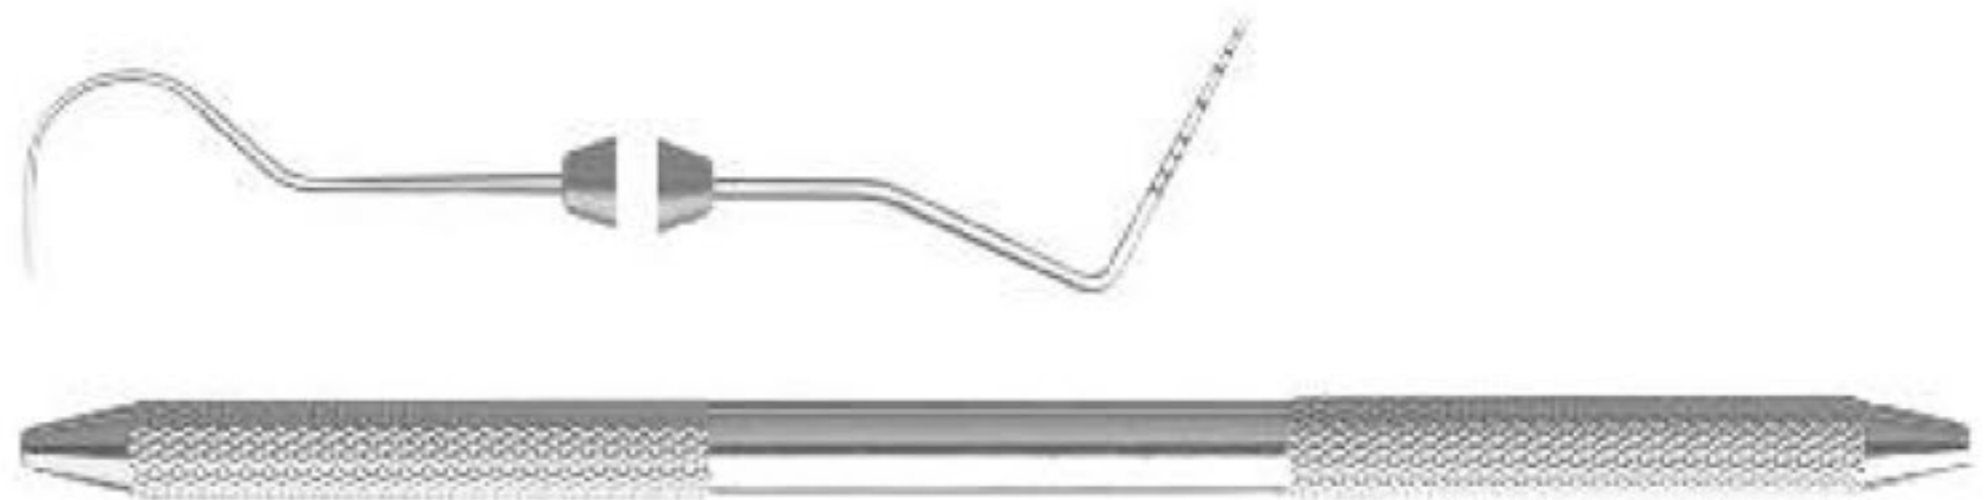

Williams Explorer/Measuring Probe

Fig. 23/QW

Catalog #	Size
MT-DD-9052	10-9-8-7-5-3-2-1