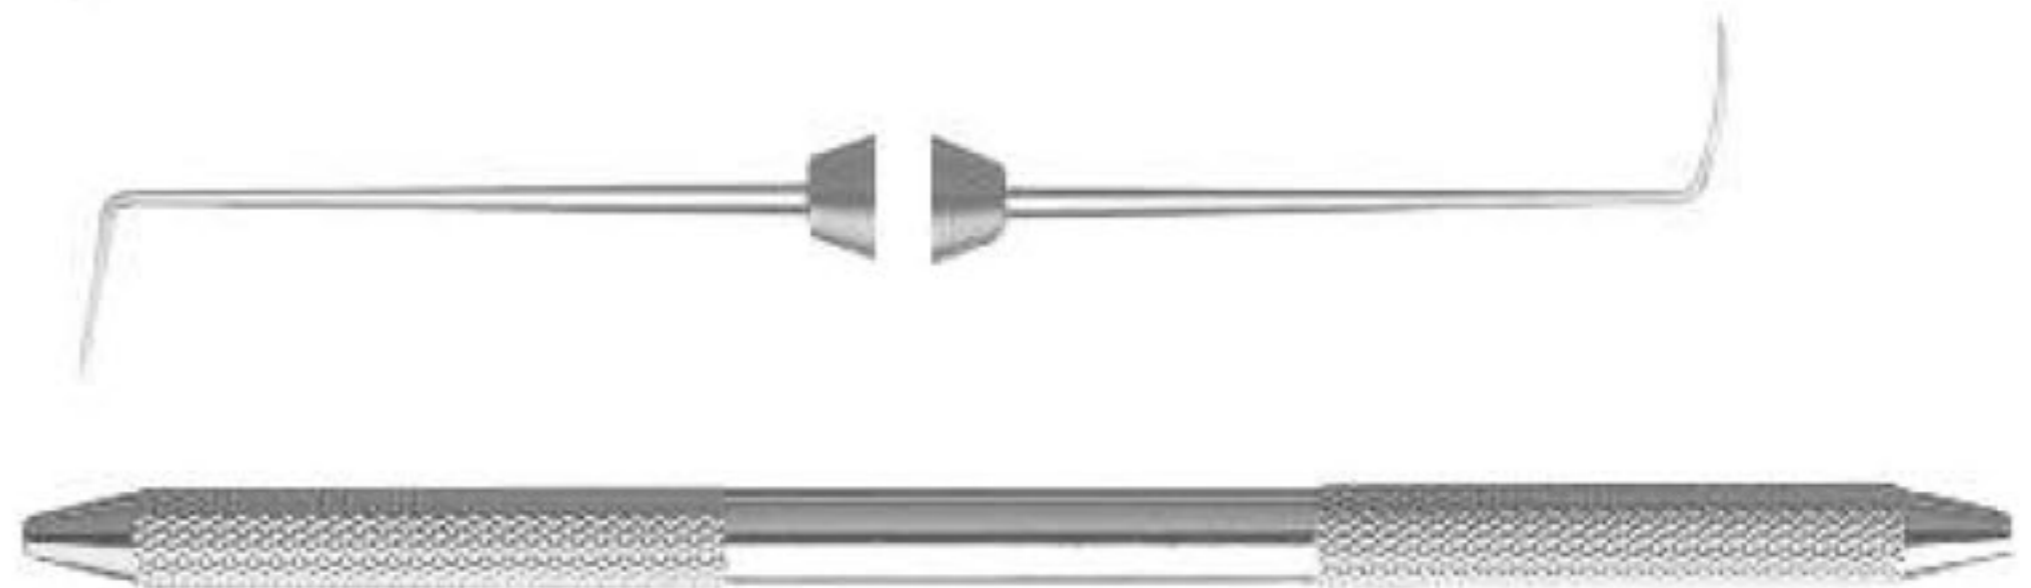

Explorer Double Ended

Fig. 3

Catalog #	Size
MT-DD-9018	N/A